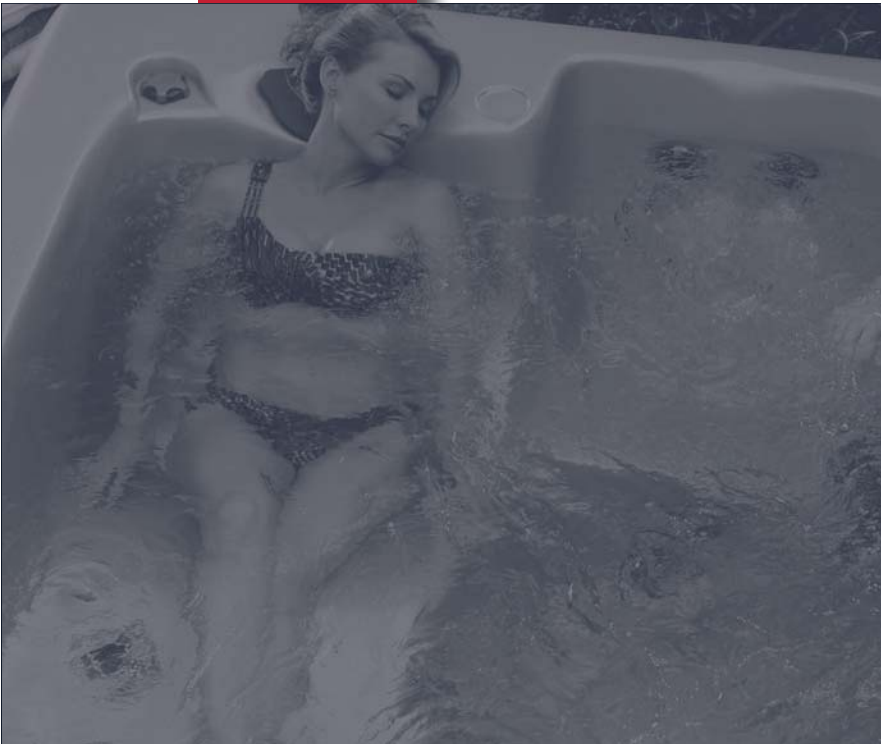

AMERICAN WHIRLPOOL

472

Dimensions	88" X 88" 224 cm x 224 cm	Comfort Collar™	1
Depth	35" 89 cm	Zone Therapy™ Seat	Yes
Seating Capacity	5	Head Cushions	3
Water Capacity (gal/liters)	347 gal/1,314 L	Chromatherapy	Yes
Weight (empty/full)	725 lbs/4,005 lbs 329 kg/1,817 kg	Aurora Cascade Water Feature	2
Lounges	2	Digital Color Optic Lighting (interior only)	Yes
Illuminated Drink Holders	3	Stainless Steel Jets	Yes
Illuminated Spa Controls	Yes	Pump1	3.0Hp/6.0bHp, 230V, 2Sp
Molded Grab Bars	Yes	Pump2	3.0Hp/6.0bHp, 230V, 2Sp
3.5" Underwater Spa Light	Yes	Electrical Requirements	
		(4-Wire)	240/40A/60A
		Export	230V, 50Hz, 1x32A
		Jet Total	47
Standard Utility Features		Optional Features	
WiFi Connectivity	Yes	AeroMAAX™ Plus (10 air jets)	Yes
Programmable Filter Cycles	Yes	CleanZone™ System	Yes
Steel Sub-Structure	Yes	CleanZone™ Ultra	Yes
DuraMAAX™ Cabinetry	Yes	Bluetooth Music System	Yes
ABS Bottom Pan	Yes	Pedestal Lights	Yes
Northern Exposure™ Insulation	Yes	X-Series Collar	Yes
SmartTouch 2 Controls	Yes		
Foot Relief Zone™	Yes		
Calf Zone	Yes		