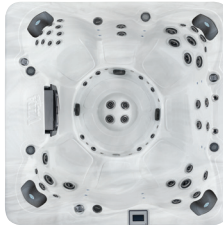

Amour

Seating: 2 adults
Dimensions: 78"x66.5"x30" (198x169x76 cm)
Water Capacity: 138 US gal/523 liters
Weight: (empty/full) 548/1695 lbs/249/769 kg

Trio

Seating: 3 adults
Dimensions: 66"x83"x30.5" (168x211x77 cm)
Water Capacity: 195 US gal/738 liters
Weight: (empty/full) 578/2196 lbs/262/996 kg

Chateau

Seating: 5-6 adults
Dimensions: 83"x83"x38" (211x211x96.5 cm)
Water Capacity: 339 US gal/1284 liters
Weight: (empty/full) 865/3681 lbs/392/1670 kg

Luxe

Seating: 5 adults
Dimensions: 91"x91"x38" (231x231x97 cm)
Water Capacity: 463 US gal/1751 liters
Weight: (empty/full) 915/4755 lbs/415/2157 kg

Joli

Seating: 4 adults
Dimensions: 82"x69.5"x32" (208x177x81 cm)
Water Capacity: 239 US gal/906 liters
Weight: (empty/full) 697/2685 lbs/316/1218 kg

Nuage

Seating: 6-7 adults
Dimensions: 83"x83"x38" (211x211x96.5 cm)
Water Capacity: 354 US gal/1340 liters
Weight: (empty/full) 957/4205 lbs/434/1907 kg

Sensation

Seating: 5 adults
Dimensions: 91"x91"x38" (231x231x97 cm)
Water Capacity: 418 US gal/1583 liters
Weight: (empty/full) 887/4358 lbs/402/1977 kg

Prestige

Seating: 6 adults
Dimensions: 83"x83"x38" (211x211x96.5 cm)
Water Capacity: 307 US gal/1162 liters
Weight: (empty/full) 853/3402 lbs/387/1543 kg

Cabaret

Seating: 6-7 adults
Dimensions: 92"x92"x38" (234x234x96.5 cm)
Water Capacity: 430 US gal/1629 liters
Weight: (empty/full) 1100/4672 lbs/499/2119 kg

Intrigue

Seating: 5 adults
Dimensions: 78.5"x83"x37" (200x211x94 cm)
Water Capacity: 331 US gal/1253 liters
Weight: (empty/full) 767/3515 lbs/348/1594 kg

Monarque

Seating: 6-7 adults
Dimensions: 83"x83"x38" (211x211x96.5 cm)
Water Capacity: 315 US gal/1191 liters
Weight: (empty/full) 776/3388 lbs/352/1537 kg

Rendezvous