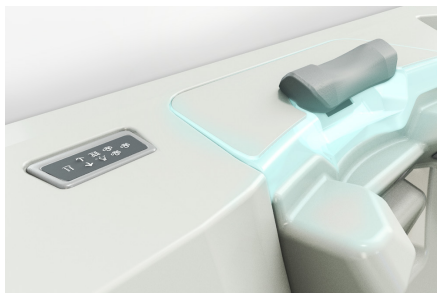

M ALL NEW SERIES

The evolution of premium spas combines captivating aesthetics with versatility and ease of use for the ultimate relaxation experience.

UNMATCHED VERSATILITY

Unique seating layouts and Bullfrog Spas' signature interchangeable JetPaks accommodate personal preferences of every sized individual and family member. Carefully measured, hand-sculpted seating offers the most comfortable and socially engaging experience available. Configurations include multi-lounge, loveseat, Adirondack chair, and elevated cool-down options.

INTUITIVE & USABLE FUNCTIONALITY

In-seat multi-function controls for adjusting therapy, lights, sound, and water features are strategically placed at your fingertips. The Simplicity water care system has dual intakes and a plastic-free, in-wall design, making maintenance easier and more affordable than ever. Adjustable headrests ensure a comfortable fit while clearly defined interior steps and Smart Cover provide safety and peace of mind.