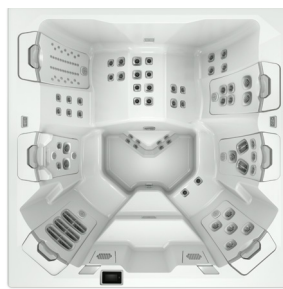

INTUITIVE & USABLE FUNCTIONALITY

In-seat multi-function controls for adjusting therapy, lights, sound, and water features are strategically placed at your fingertips. The Simplicity water care system has dual intakes and a plastic-free, in-wall design, making maintenance easier and more affordable than ever. Adjustable headrests ensure a comfortable fit while clearly defined interior steps and Smart Cover provide safety and peace of mind.

M7

Intimate loveseat and Adirondack corner lounge seats

M7
91" x 91" x 37"
JetPaks - 6
Aux Control Centers - 1
Elevated Seats - 3
Therapy Pumps - 2

M8

Couples' face-to-face or side-by-side lounge seating

M8
94" x 94" x 38"
JetPaks - 6
Aux Control Centers - 2
Elevated Seats - 2
Therapy Pumps - 3

M9

Incredibly spacious triple-lounge seating

M9
110" x 94" x 38"
JetPaks - 7
Aux Control Centers - 3
Elevated Seats - 3
Therapy Pumps - 3