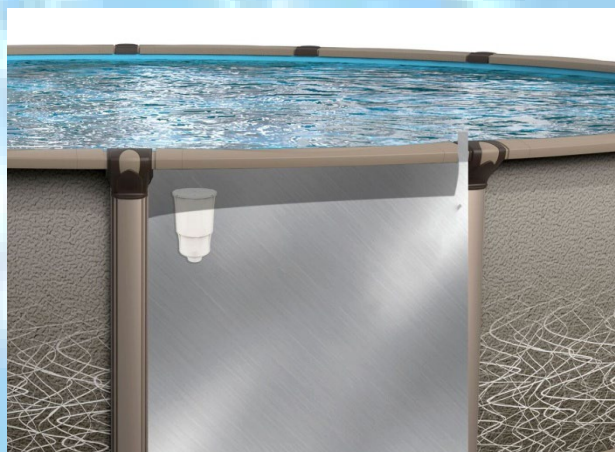

Aruba Stainless- 52" Depth

Sizes Available-

Round 15', 18', 24', & 27' Ovals 15' X 26' & 18' X 33'

Specs

52" Alloy Core Wall
Alloy Core Uprights
7" Full Resin Top Rails
Bottom Track- Resin
Resin Bottom Plate

The Aruba Stainless is the lowest priced pool you will find anywhere that includes Resin Top Rails, Base Track, Base Plates, and the Lifetime Stainless Steel Panel. The Alloy Core Wall & Uprights provide a mixture of metals that prevents rust and corrosion. Included is our Sure Swim Liner System with your choice of designer patterns!

Stainless Steel Lifetime Circulation Panel Protect Your Investment!

Exclusive to Virginia Leisure in the Hampton Roads market, our Stainless Steel Circulation Panel turns the most troublesome area of an above ground pool (The Red Zone Area) into the strongest part of the pool. The Stainless Steel will never rust through, providing years of No Worry Fun!