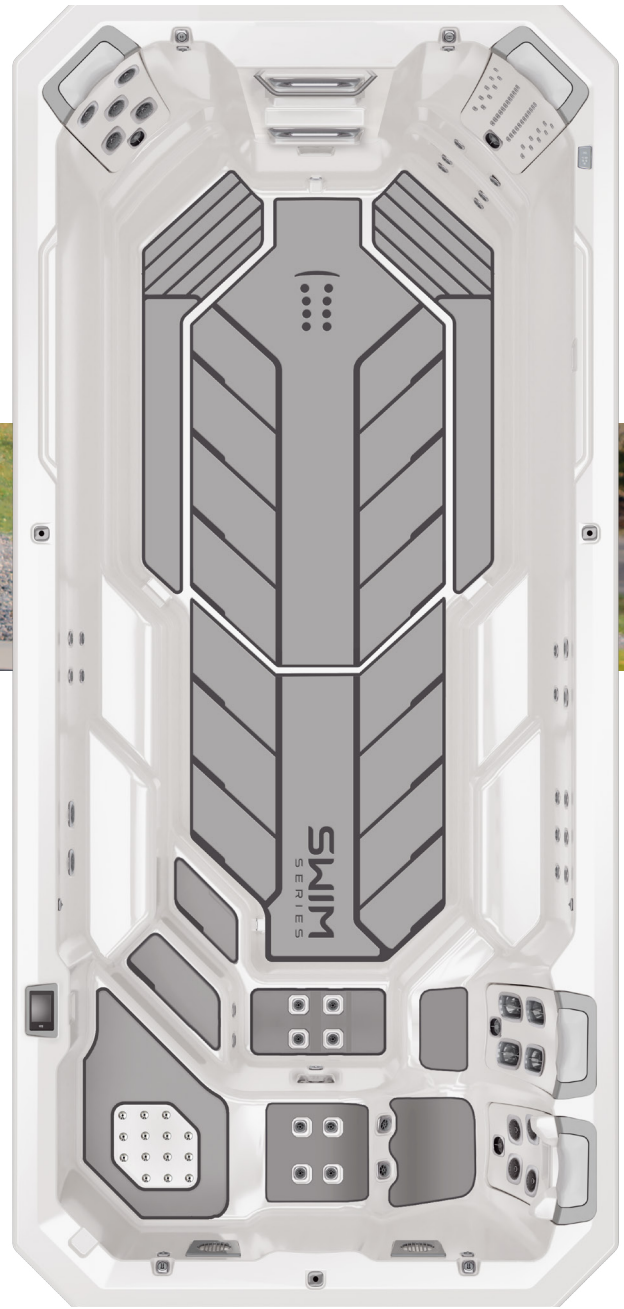

S 2000

*Shown with optional premium non-slip aquatic surface package

STANDARD FEATURES

- JetPak Therapy System™
- Unique swim current system
- Pre-programmed or customizable swim workouts & drills
- Premium touch-screen controls
- One-touch swim to spa mode
- Multi-function auxiliary controls
- Non-slip aquatic surface on floor & steps
- Unique water features
- Splash zone play area
- Sleek exterior & interior lighting
- Swim lane indicator light
- Open, suction-free footwell
- Comfortable ergonomic headrests
- Fitness & accessory anchors
- Swim support & entry rails
- Patio Performance™ cover
- 100% wood-free EnduraFrame™
- Simplicity™ flat filters
- Swim Series warranty

COLOR PROFILE

INTERIOR

SNOW

EXTERIOR

TIMBER

Scan the QR code to design your custom Bullfrog Spa today!

OPTIONAL FEATURES

- Premium audio system
- Premium non-slip aquatic surface package
- Swim Series Step w/rail
- Fitness accessory kits
- CloudControl 2™
- EOS™ E3 Ozone
- Cover Lifter

SPA SPECS

JETPAKS	4
SIZE	7' 10" x 17' x 4' 4" (2.38m x 5.18m x 1.32m)
WATER CAPACITY	1950 gal (7381L)
DRY WEIGHT	2720 lbs (1233kg)
FILLED WEIGHT	18950 lbs (8595kg)
THERAPY JET PUMPS	2 (4.0HP 2-Speed)

*Weights provided for estimation purposes only