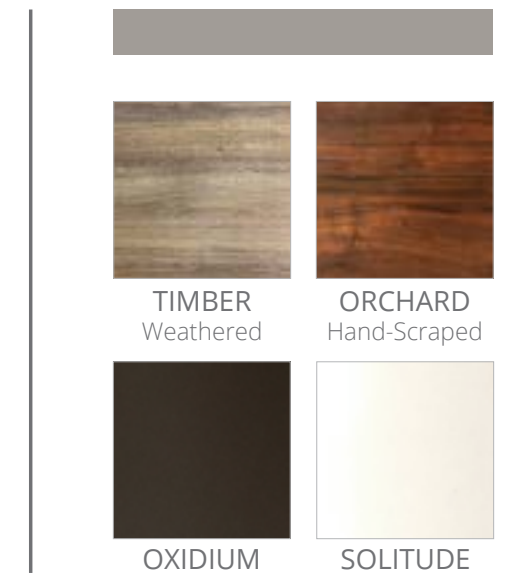

COLOR PROFILE

COLOR PROFILE

OPTIONAL FEATURES

- M Series Audio System
- SwimDek™ Surface Package
- M Series Step
- FROG® @ease® for Bullfrog Spas (USA only)
- CloudControl 2™ w/Cover Alert Functionality

SPA SPECS