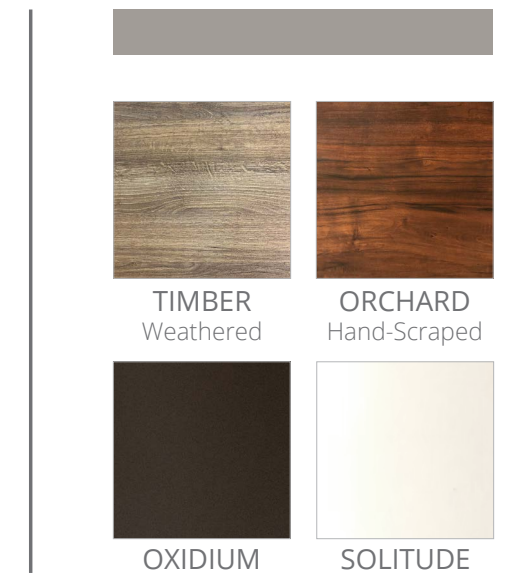

COLOR PROFILE

COLOR PROFILE

OPTIONAL FEATURES

- M Series Audio System
- SwimDek™ Surface Package
- M Series Step
- FROG® @ease® for Bullfrog Spas (USA only)
- CloudControl 2™ w/Cover Alert Functionality

SPA SPECS