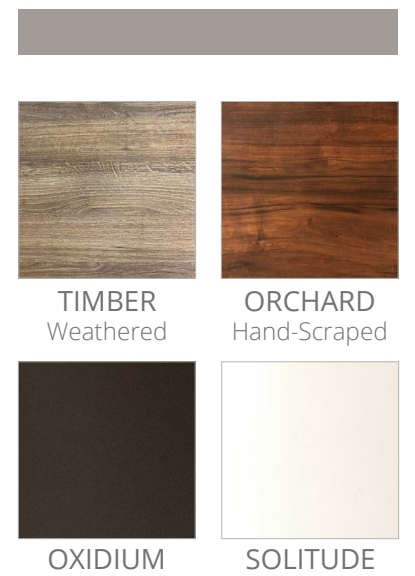

COLOR PROFILE

COLOR PROFILE

OPTIONAL FEATURES

- M Series Audio System
- SwimDek™ Surface Package
- M Series Step
- FROG® @ease® for Bullfrog Spas (USA only)
- CloudControl 2™ w/Cover Alert Functionality

SPA SPECS