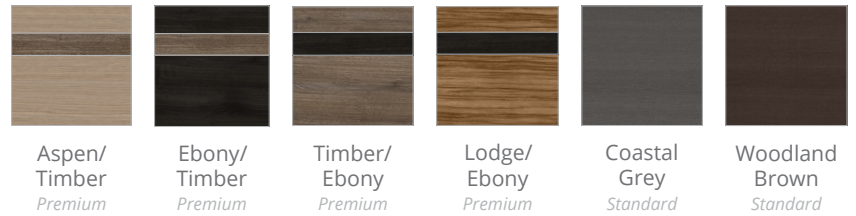

SELECT TRIM PACKAGE STANDARD FEATURES

- Select Premium 2-Tone Exterior
- Select Premium Tungsten Metallic Jet Bezels
- Select Premium Headrest Lighting
- Premium Headrests
- Premium Water Feature
- Premium Lighting
- Premium JetPak Count
- Premium 3-button Auxiliary Controls
- Premium Touch-screen Control

COLOR OPTIONS

Exterior

Interior

Covers

SPA SPECS

AVAILABLE SEATS 8

THERAPY PUMP 2

PREMIUM JETPAK SEATS 6