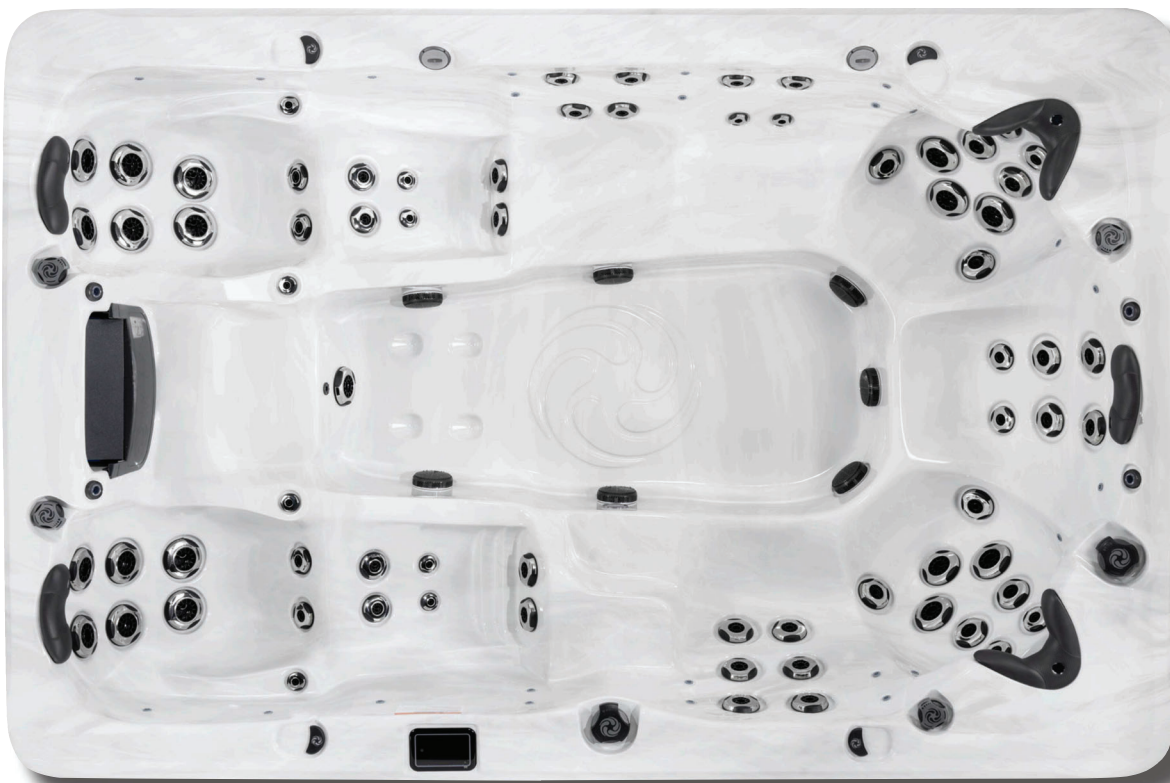

STANDARD UTILITY FEATURES

Programmable Filter Cycles	Yes
Steel Sub-Structure	Yes
DuraMAAX® Cabinetry	Yes
Northern Exposure® Insulation.....	Yes

ABS Bottom Pan.....	Yes
Touch Screen Top Side Control	Yes
Comfort Collar®	2
Zone Therapy® Seat.....	Yes
Head Cushions	5
Love Seat	Yes
Illuminated Water Feature	4
Digital Color Optic Lighting	Yes
Status Indicator Light.....	Yes
TheraMAAX II Stainless Steel Jets.....	Yes
Pump 1	3.0Hp/6.0bHp, 240V, 2Sp
Pump 2.....	3.0Hp/6.0bHp, 240V, 2Sp
Pump 3.....	2.5Hp/5.0bHp, 240V, 1Sp
Pump 4.....	2.5Hp/5.0bHp, 240V, 1Sp

Pump1 (Export)	2.0Hp/4.0bHp, 230V, 2Sp
Pump2(Export)	2.0Hp/4.0bHp, 230V, 2Sp
Pump3(Export)	2.0Hp/4.0bHp, 230V, 1Sp
Pump4(Export)	2.0Hp/4.0bHp, 230V, 1Sp
Electrical Requirements	
(4-Wire).....	240/40A/60A
Export.....	230V, 50Hz, 1x35A
Jet Total	79

OPTIONAL FEATURES

CleanZone® System	Yes
Clean Zone® Ultra (Dual Sanitization System)	Yes
Bluetooth Music System	Yes
Exercise Kit.....	Yes
Pneumatic Power Oars.....	Yes
X-Series Collar	Yes

800 SERIES
4 CORNER & 4 SIDE LIGHTING

Silver Marble   Midnight Canyon   Tuscan Sun

Charcoal

Light Fog

Modern Mocha