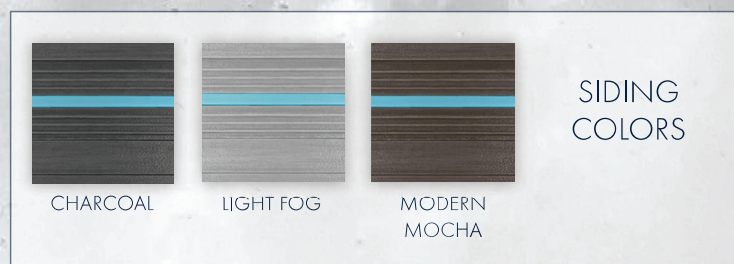

## Options

Bluetooth Music System

CleanZone®

CleanZone® Ultra (Dual Sanitization System)

Exercise Kit

Swim Tether

SILVER MARBLE

SIDING  
COLORS

CHARCOAL

LIGHT FOG

MODERN  
MOCHA

Note: Specifications are subject to change without prior notice. See retailer for current specifications.