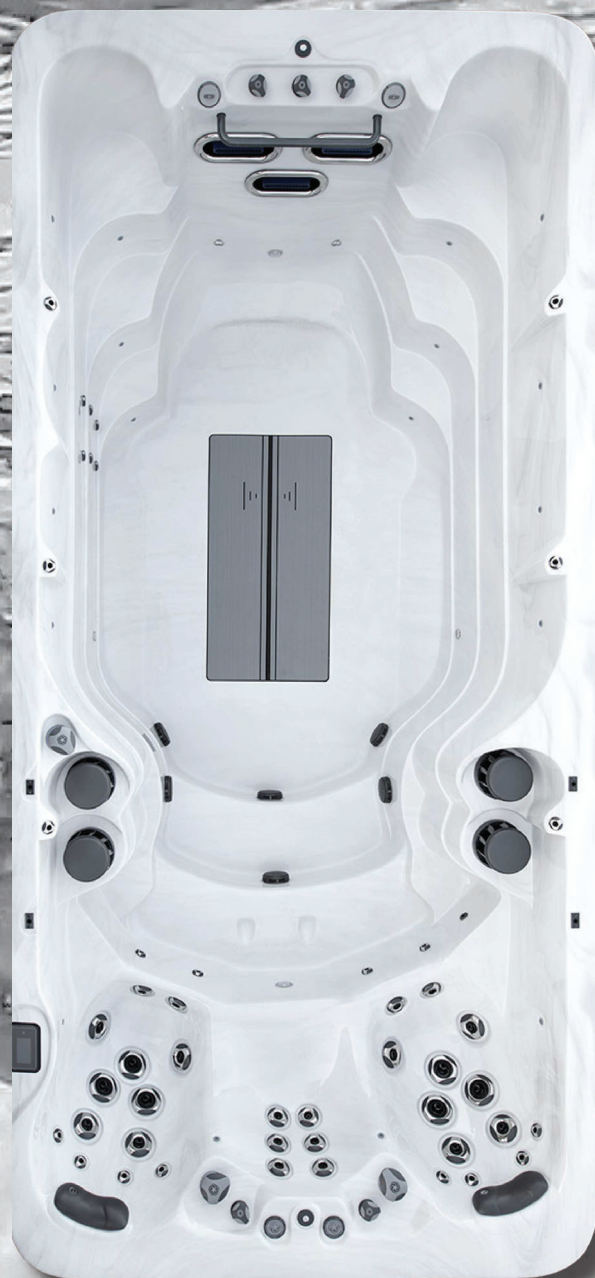

# MX6

Length in/cm	190"/483 cm
Width in/cm	90"/229 cm
Height in/cm	60"/153cm
Weight (empty)	2,500 lbs/1,134 kg
Weight (full)	18,810 lbs/8,532 kg
Water Capacity (gal/liters)	1,965 gal/7,438 L
Seats	5
Depth in/cm	56"/143 cm
Grab Bar	1
Steel Substructure	Yes
Northern Exposure®	Yes
Prog. Filter Cycles	Yes
3.5" Underwater Light	Yes
LED Illuminated swim lane	Yes
Pump 1	3.0Hp/6.0bHp 2Sp
Pump 2	3.0Hp/6.0bHp 2Sp
Pump 3	2.5Hp 1Sp
Pump 4	2.5Hp 1Sp
Pump 1 (Export)	3.0Hp/6.0bHp 2Sp
Pump 2 (Export)	3.0Hp/6.0bHp 2Sp
Pump 3 (Export)	3.0Hp/6.0bHp 1Sp
Pump 4 (Export)	3.0Hp/6.0bHp 1Sp

Elct Req.	240V/60A
Export	230V, 50Hz, 1x35A
Head Cushions	2
Digital Color Optics	Yes
Status Indicator Light	Yes
MAAXForce™ Swim Jets	3
Hydrotherapy Jets	42
Aurora Cascade Jets	6
Stainless Steel Jets	Yes

## Options

Bluetooth Music System

CleanZone®

CleanZone® Ultra (Dual Sanitization System)

Exercise Kit

Swim Tether

SILVER MARBLE

SIDING  
COLORS

CHARCOAL

LIGHT FOG

MODERN  
MOCHA

Note: Specifications are subject to change without prior notice. See retailer for current specifications.