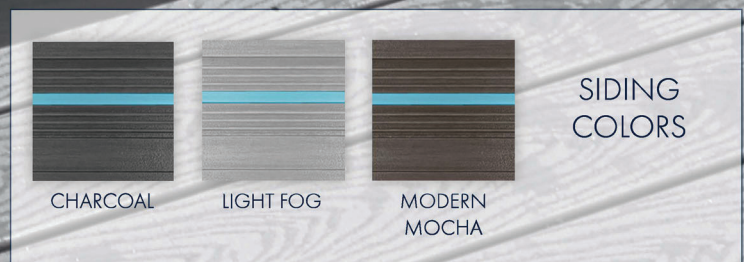

MB4 Shown

SILVER MARBLE

CHARCOAL

LIGHT FOG

MODERN MOCHA

SIDING COLORS