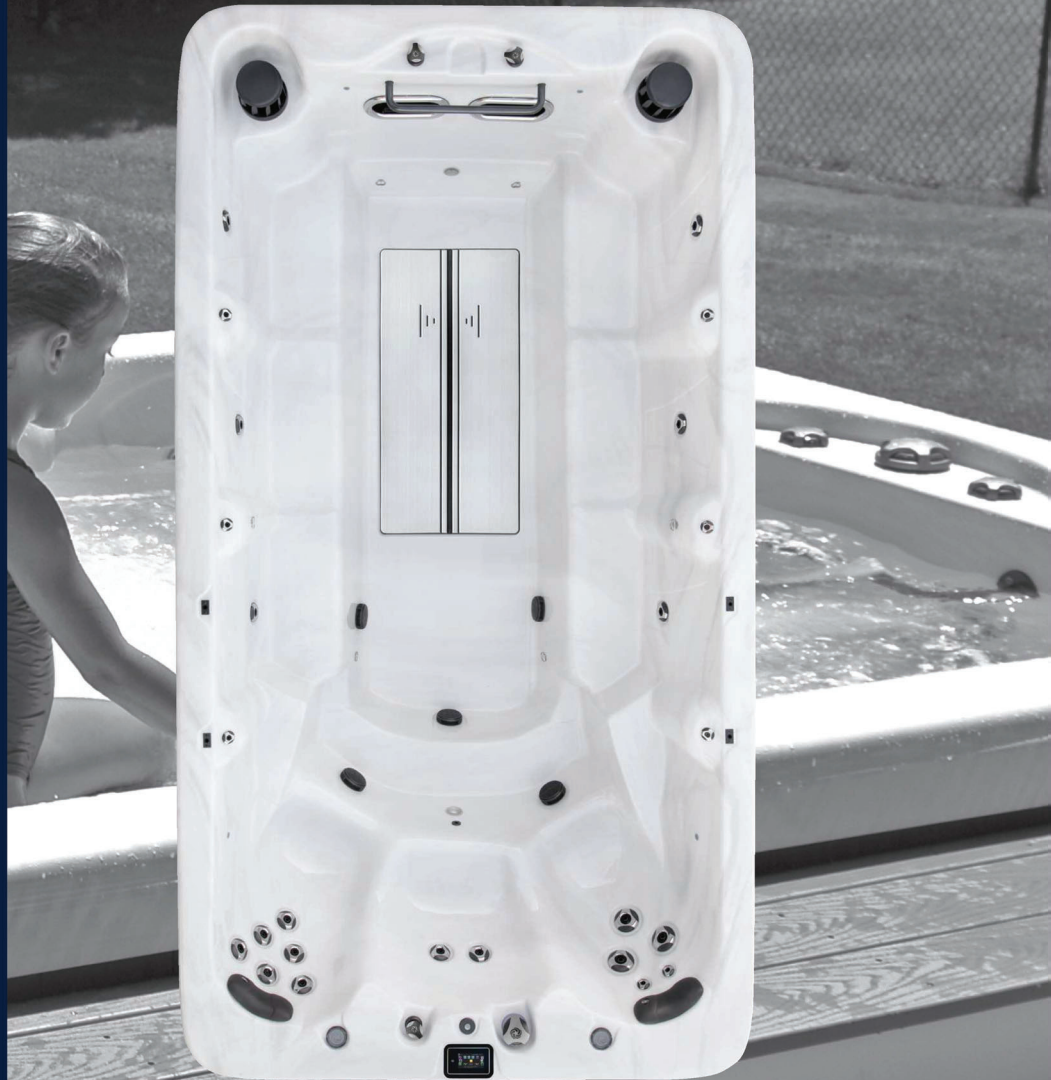

RB4/MB4

Length in/cm	168"/427 cm
Width in/cm	90"/228 cm
Height in/cm	50"/127 cm
Weight (empty)	2,000 lbs/907 kg
Weight (full)	13,000 lbs/5,897 kg
Water Capacity (gal/liters)	1,325 gal/5,016 L
Seats	3
Depth in/cm	47"/119 cm
Illuminated Drink Holders	2
Grab Bar	1
Steel Substructure	Yes
Northern Exposure®	Yes
Prog. Filter Cycles	Yes
3.5" Underwater Light	Yes
LED Illuminated swim lane	Yes
Pump 1	3.0Hp/6.0bHp 2Sp
Pump 2	3.0Hp/6.0bHp 2Sp
Pump 3 (MB4 only)	3.0Hp/6.0bHp 2Sp
Pump 1 (Export)	3.0Hp/6.0bHp 2Sp
Pump 2 (Export)	3.0Hp/6.0bHp 2Sp
Pump 3 (Export) MB4 only	3.0Hp/6.0bHp 2Sp

Elct Req. / RB4	240V/40A/60A
Elct Req. / MB4	240V/50A/60A
Export / RB4	230V, 50Hz, 1x25A
Export / MB4	230V, 50Hz, 1x35A
Head Cushions	2
Digital Color Optics	Yes
Status Indicator Light	Yes
Turbo Swim Jets / RB4	4
MAAXForce™ Swim Jets / MB4	2
Hydrotherapy Jets	19
Aurora Cascade Jets	6
Stainless Steel Jets	Yes

Options

- Bluetooth Music System
- CleanZone®
- CleanZone® Ultra (Dual Sanitization System)
- Exercise Kit
- Pneumatic Power Oars
- Swim Tether

Note: Specifications are subject to change without prior notice. See retailer for current specifications.

MB4 Shown