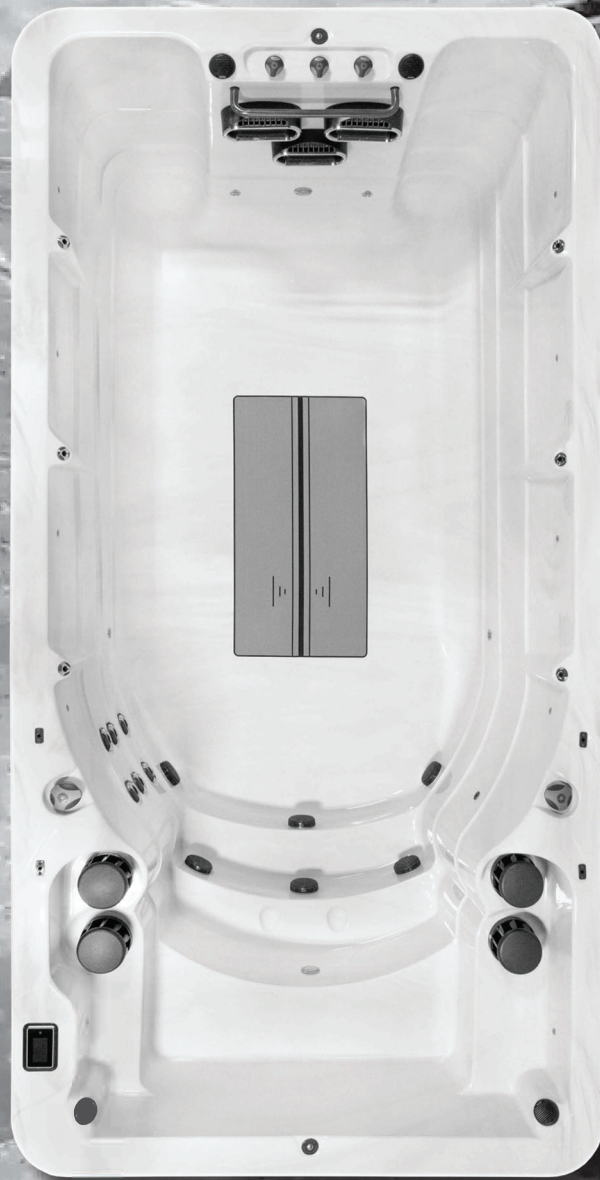

MX5

Length in/cm	180"/457 cm
Width in/cm	90"/229 cm
Height in/cm	60"/153 cm
Weight (empty)	2,500 lbs/1,143 kg
Weight (full)	19,930 lbs/9,040 kg
Water Capacity (gal/liters)	2,100 gal/7,949 L
Seats	3
Depth in/cm	56"/143 cm

Grab Bar	1
Steel Substructure	Yes
Northern Exposure®	Yes
Prog. Filter Cycles	Yes
3.5" Underwater Light	Yes
LED Illuminated swim lane	Yes
Pump 1	3.0Hp/6.0bHp 2Sp
Pump 2	3.0Hp/6.0bHp 2Sp
Pump 3	2.5Hp 1Sp
Pump 4	2.5Hp 1Sp
Pump 1 (Export)	2.0Hp/4.0bHp 2Sp
Pump 2 (Export)	2.0Hp/4.0bHp 2Sp
Pump 3 (Export)	2.0Hp/4.0bHp 1Sp
Pump 4 (Export)	2.0Hp/4.0bHp 1Sp

Elct Req.	240V/60A
Export	230V, 50Hz, 1x35A
Head Cushions	2
Digital Color Optics	Yes
Status Indicator Light	Yes
MAAXForce™ Swim Jets	3
Hydrotherapy Jets	6
Aurora Cascade Jets	6
Stainless Steel Jets	Yes

Options

- Bluetooth Music System
- CleanZone®
- CleanZone® Ultra (Dual Sanitization System)
- Exercise Kit
- Pneumatic Power Oars
- Swim Tether

Note: Specifications are subject to change without prior notice. See retailer for current specifications.