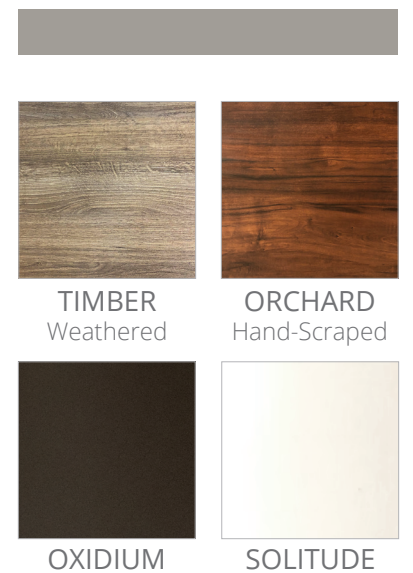

OPTIONAL FEATURES

- Premium Audio System
- SwimDek™ Surface Package
- M Series Step
- FROG® @ease® for Bullfrog Spas (USA only)
- CloudControl 2™ w/Cover Alert Functionality

COLOR PROFILE

COLOR PROFILE

SPA SPECS